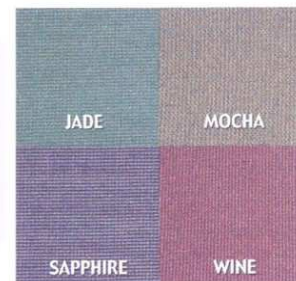

FINISHES

Choose from five elegant finishes for your studio*. Each studio is as stunning as it is durable. Finished with a thick vinyl veneer that is scratch resistant, water-resistant and easy to clean. Choose the color that best complements your home décor, style and creativity.

* Please note: Actual color may vary slightly from printed swatches. Please visit your Koala dealer to view sample boards.