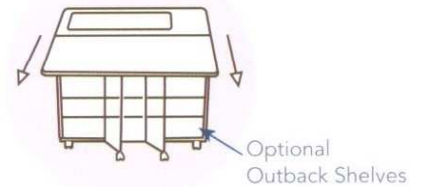

(A) Three spacious, soft-closing drawers

**XL
LIFT**

(B) XL Lift is included in standard base model

(C) Right and left palettes attach to bi-fold doors

(D) Doors fold flat to the sides when not in use

(E) Standard height of 29-1/4". Add 3" or 6" of extra height

(F) Rounded corners and beveled edges

(G) Easy-roll, lockable casters

BUILT TO ORDER

ARTISAN SEWMATE STUDIO

Like every Koala Studio, the Artisan SewMate Studio is customized for you in our Midwest facility. Choose height, work surface and storage options that fit your creative style, and a finish that perfectly complements your home.

OUTBACK LEAF EXTENSION

- Optional Outback Leaf easily folds open and closed; held in place with two sturdy supports, and adds 23-3/4" of work surface space to the top of the studio.
- Add optional Outback Shelves below the Outback Leaf Extensions to maximize storage.
- Add optional set of four Front Door Shelves to maximize storage.