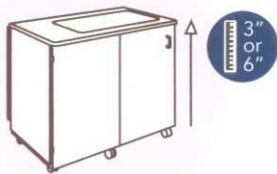

Base model includes: XL Lift, Left and Right Front Doors, Notion and Fabric Palettes and three spacious storage drawers. Built at a height of 29-1/4", 53" width and 24-5/8" depth.

BASE STUDIO INCLUDES:

(A) Three spacious, soft-closing drawers

**XL
LIFT**

(B) XL Lift is included in standard base model

(C) Right and left palettes attach to bi-fold doors

(D) Doors fold flat to the sides when not in use

(E) Standard height of 29-1/4". Add 3" or 6" of extra height

OUTBACK LEAF EXTENSION

- Optional Outback Leaf easily folds open and closed; held in place with two sturdy supports, and adds 23-3/4" of work surface space to the top of the studio.
- Add optional Outback Shelves below the Outback Leaf Extensions to maximize storage.
- Add optional set of four Front Door Shelves to maximize storage.