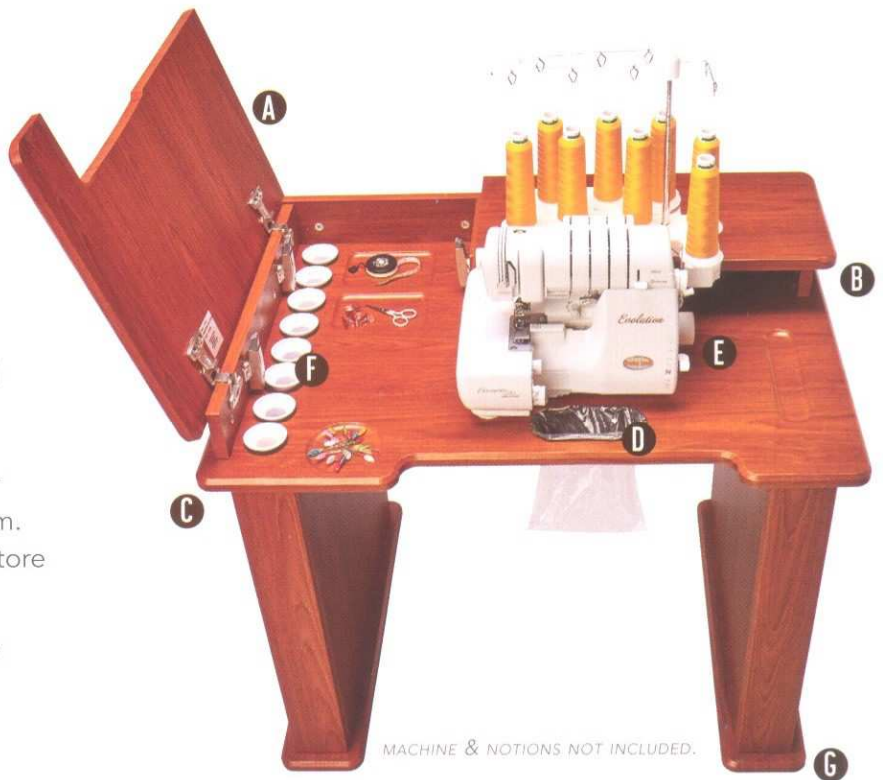

Station | COLLECTION

SHOWN IN ASIAN GOLDEN TEAK

SERGER STATION

GENEROUS WORK SURFACE

The Koala Serger Station is the ideal home for your machine and supplies. Features a lift-up storage compartment with soft-close hinges for thread, magnetic pins and notions.

SOLD EXCLUSIVELY AT
BABY LOCK RETAILERS

 **Koala**
studios
Fine Sewing Furniture Custom Built For You

KOALA SERGER STATION

BASE MODEL - (Shown in Asian Golden Teak)

The Koala Serger Station offers a built-in trim bag holder, cord ports, cone thread storage and a knee lift cutout with rounded corners and beveled edges which prevents fabric snags. Also includes a lift-up storage compartment. Designed to be used with or without casters. Stationary machine platform. Partial assembly required. Available for in-store pickup only.

Built at a height of 30", 36" width and 25-1/2" depth. (Casters add 2-1/2" to the height)

STATION INCLUDES:

- | | | | | | | |
|--|---|---|---|--|---|---|
|  |  |  |  |  |  |  |
| (A) Lift-up storage compartment | (B) Standard height of 30" | (C) Rounded corners and beveled edges | (D) Trim bag holder | (E) Cord Ports | (F) Cone thread holder | (G) Easy-roll, lockable casters |